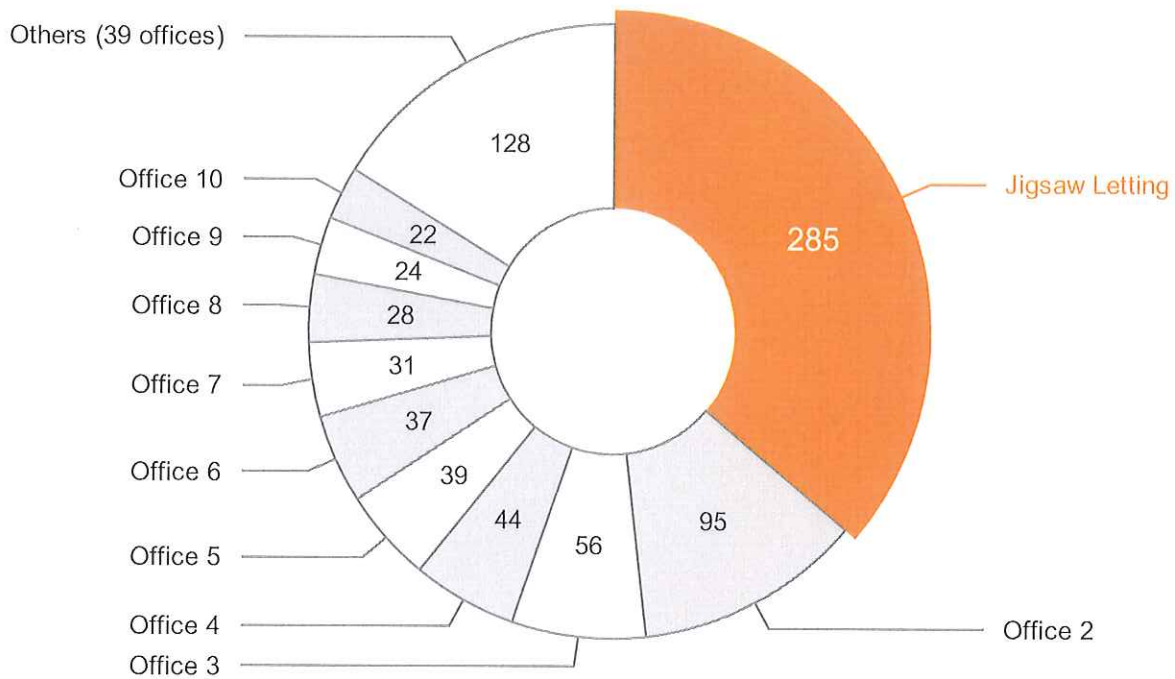

# Jigsaw Letting Selby & Goole Lettings

Let agreed report

YO8 4 | YO8 3 | YO8 6 | YO8 8 | YO8 5 | YO8 9 | DN14 8 | DN14 7 | DN14 6  
DN14 5 | DN14 9

The information below is based on the following filters:

Date: 29/11/2015 - 29/11/2016

**1<sup>st</sup>**

out of  
**49 offices**

**Jigsaw Letting**

Selby & Goole Lettings

11 Finkle Street, Selby, YO8 4DT

Data is derived purely from Rightmove.co.uk's internal statistics and advertisers on 30/11/2016, may be subject to specific geography or search criteria and is provided 'as is' for general interest only. Rightmove makes no warranty as to the data's suitability for any purpose and accepts no liability for any action or inaction taken as a consequence of its use.